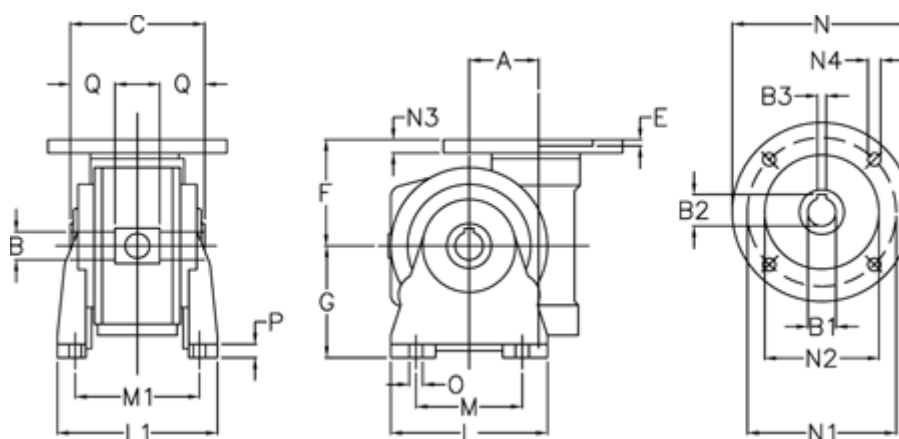

# Data Sheet

Article number: 3902044060322  
Description: Worm gear  
VF 44-V-60-63B5

## Measures

A	= 44.6	G	= 72	N3	= 10.5
B	= 18 H7	L	= 90	N4	= 9.5
B1 E7	= 11	L1	= 98	O	= 8.5
B2	= 12.8	M	= 52	P	= 10
B3 H9	= 4	M1	= 81	Q	= 24.5
C	= 64	N	= 140		
E	= 2	N1	= 115		
F	= 65	N2	= 95		